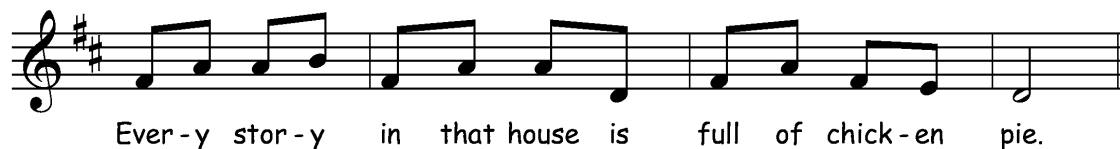

Red Belt Songs

Great Big House